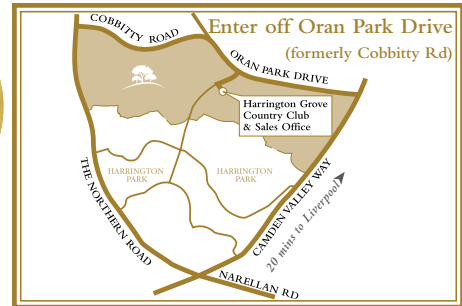

YOU ARE INVITED TO THE  
HARRINGTON GROVE SHOWCASE.

HARRINGTON GROVE

## THE HARRINGTON GROVE SHOWCASE

Date: Sunday 20th June  
 Time: 10am – 4pm come anytime throughout the day  
 Location: The Sales & Information Centre at the Harrington Grove Country Club, 1 Forestgrove Drive, Harrington Park